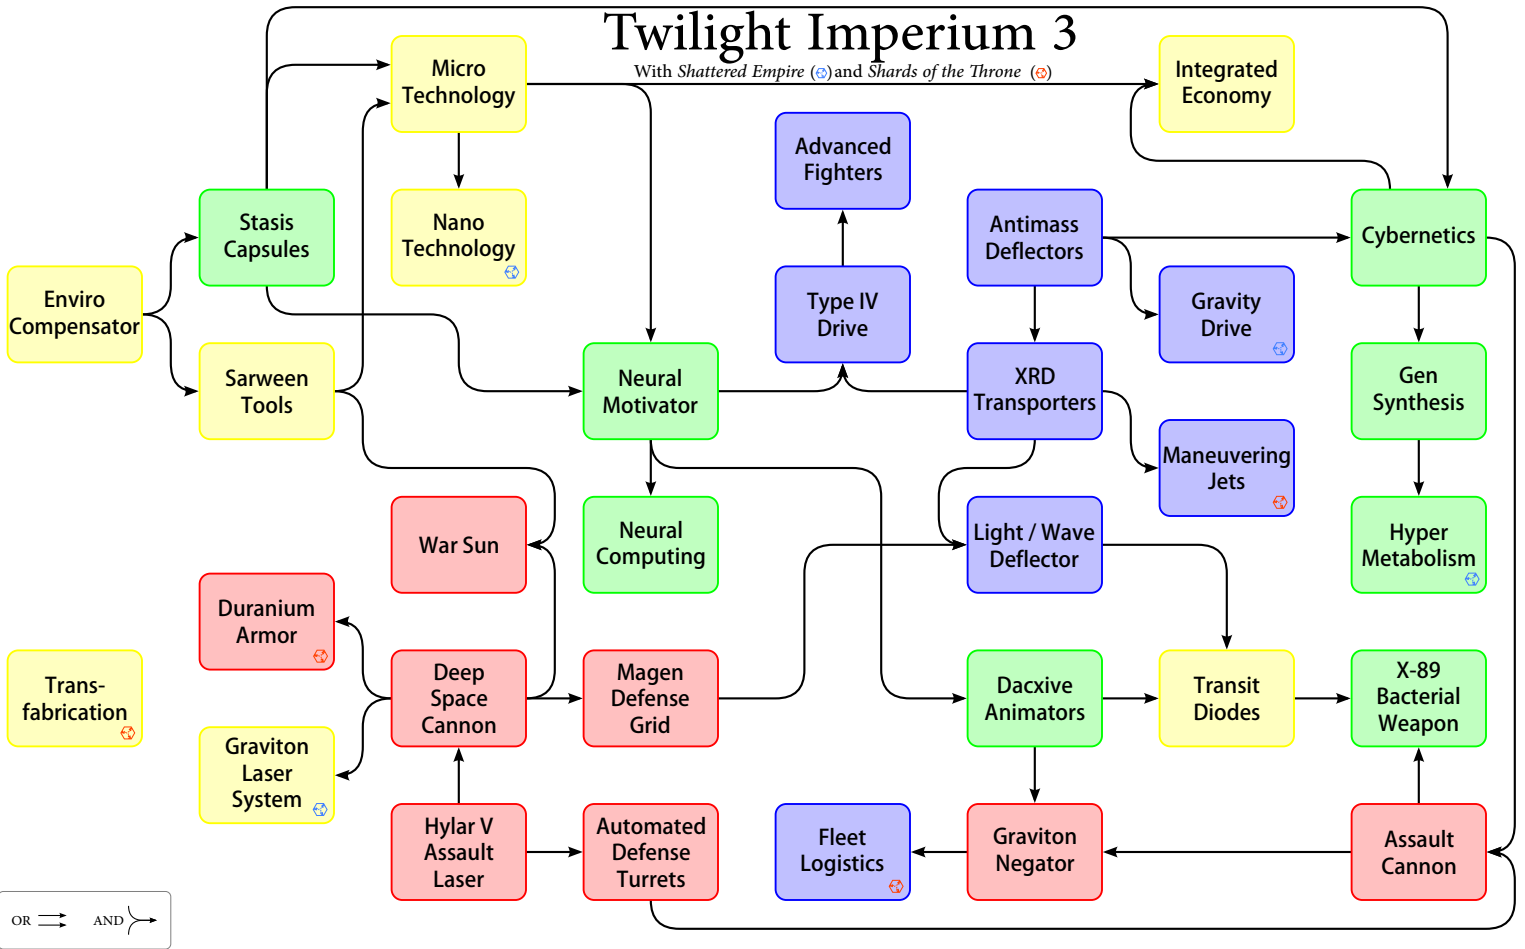

Twilight Imperium 3

With Shattered Empire (☉) and Shards of the Throne (☉)