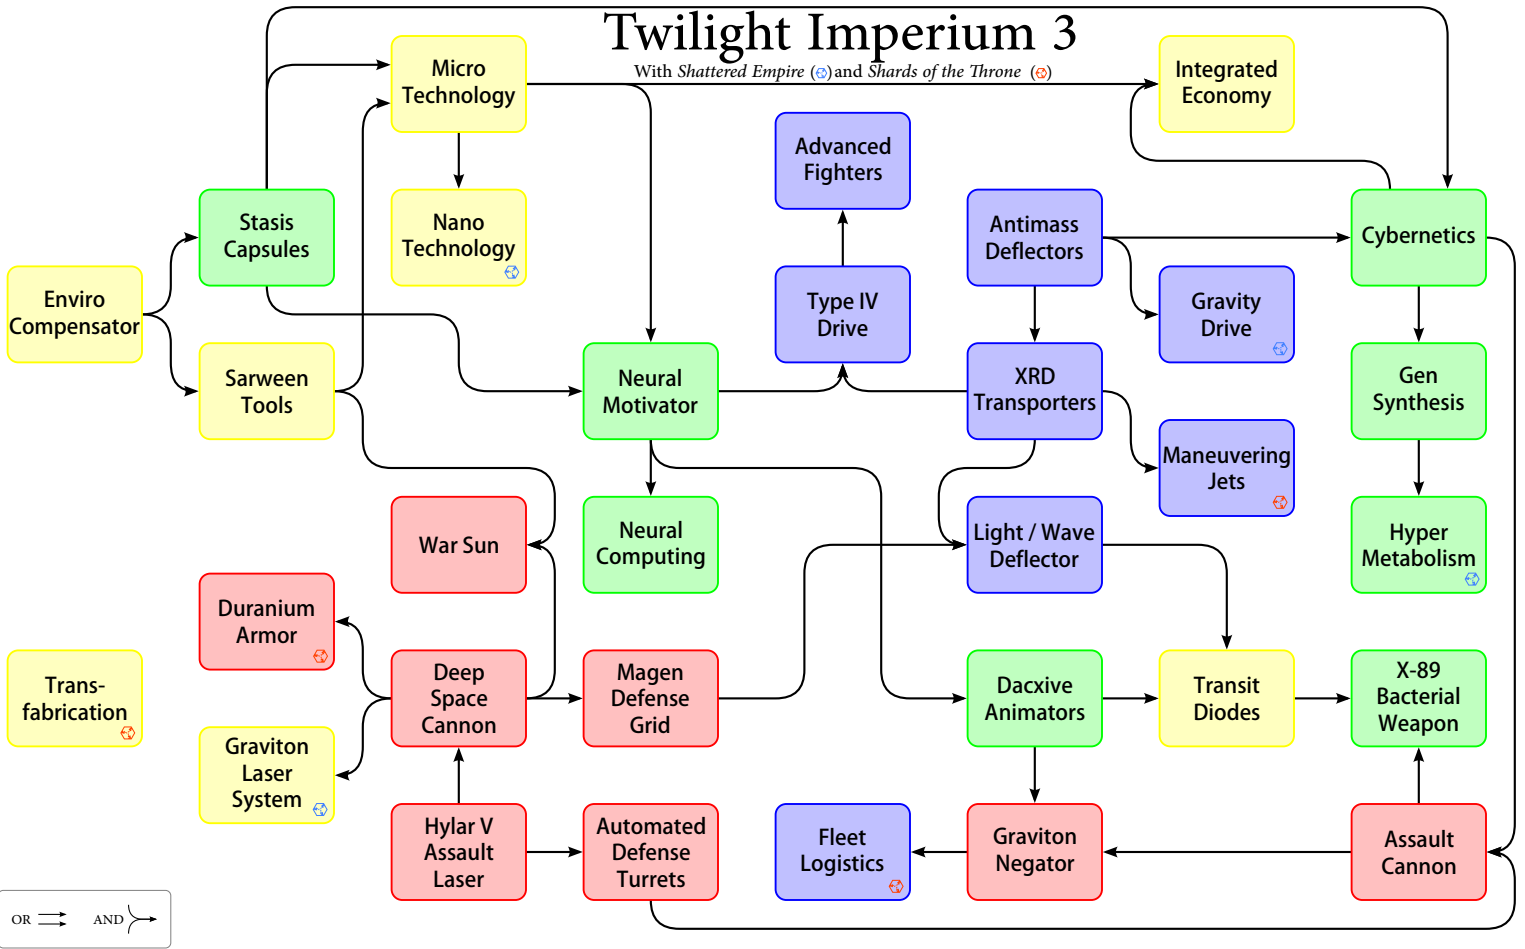

Twilight Imperium 3

With Shattered Empire (☉) and Shards of the Throne (☉)